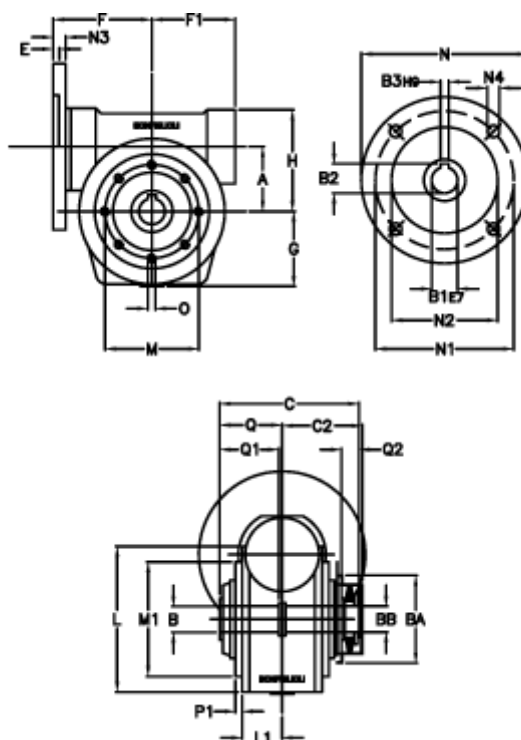

Article number: 390204403572336

Description: Worm Gear with Torque Limiter  
VF 44-L2-P-35-P63B14

## Measures

a = 44.60	C2 = 48	L1 = 35.0	O = M6x8
B = 18	Description = VF 44P-xx-63B14	m = 65	P1 = 2.0
B1 E7 = 11	E = 2.0	M1 = 50	Q = 32.0
B2 = 12.8	F = 65	N = 90	Q1 = 32
B3 H9 = 4	F1 = 54	N1 = 75	Q2 = 12
BA = 40	g = 51	N2 = 60	
BB H7 = 11	H = 71.0	N3 = 8.0	
C = 79	L = 80.0	N4 = 5,5	